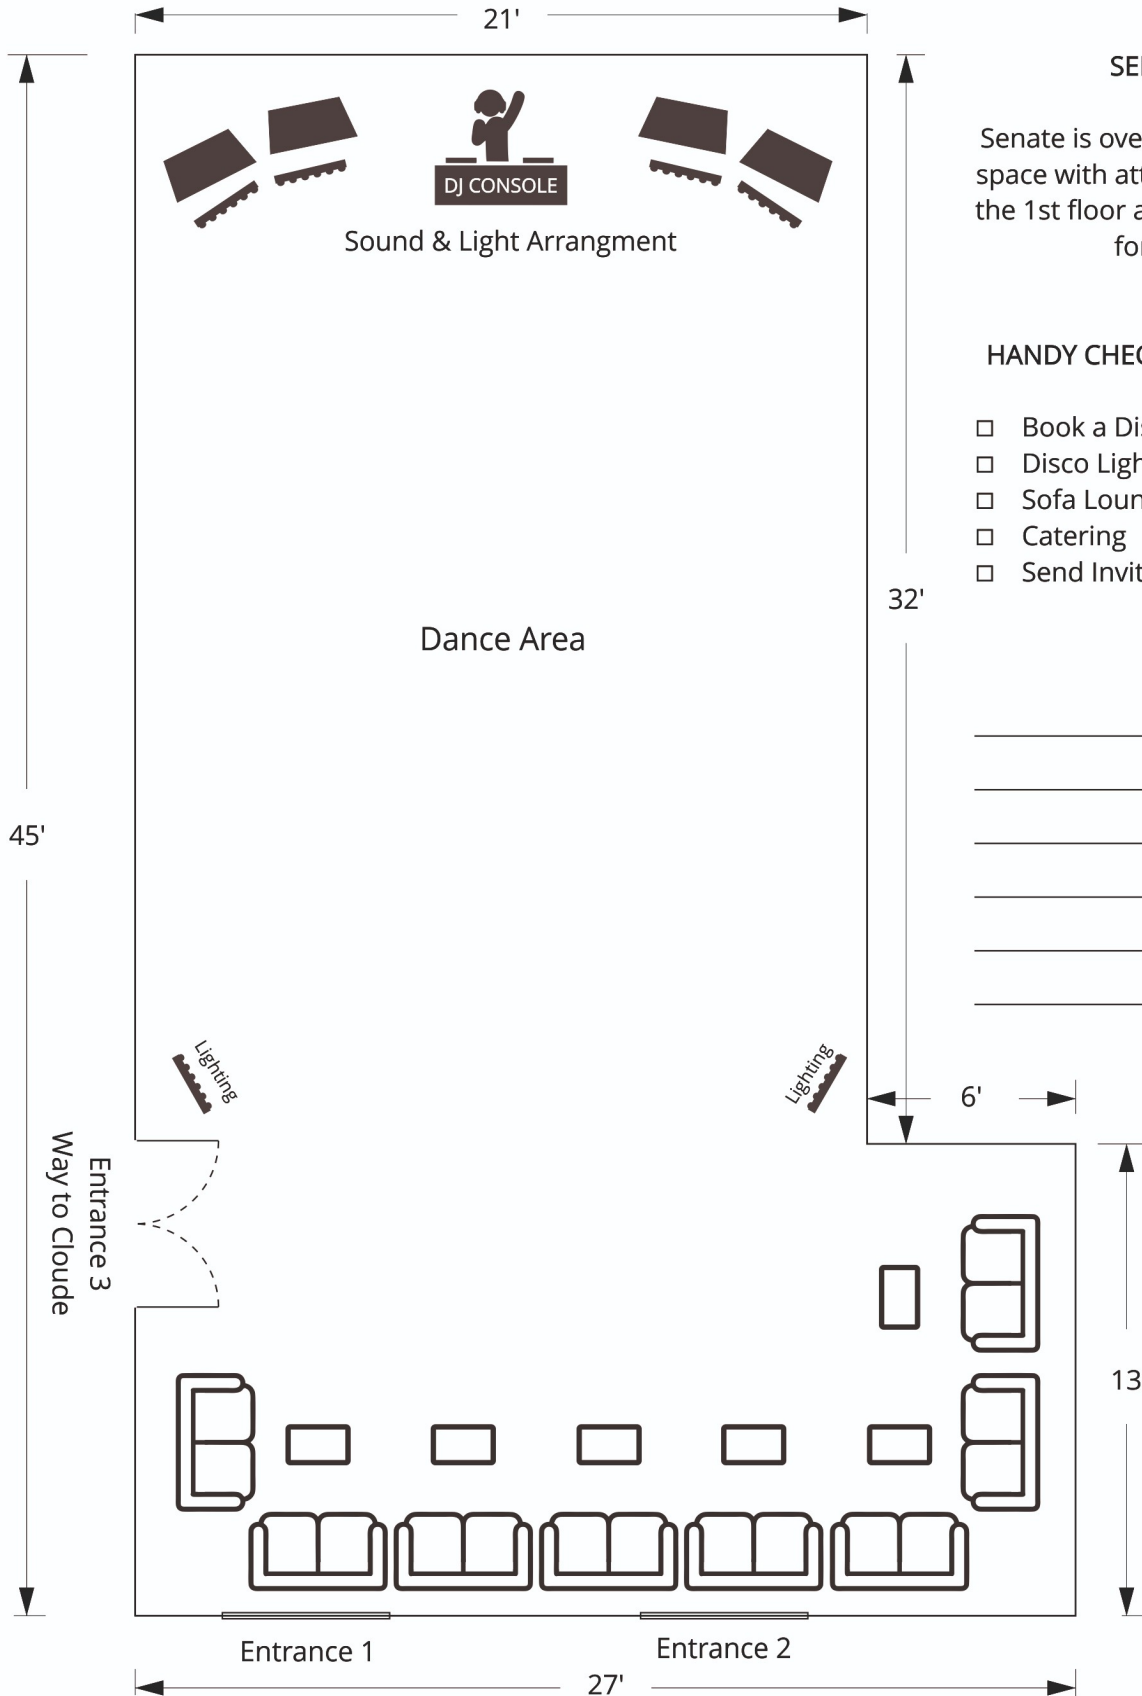

CELEBRATION

makes • moments • memorable

Luxury Banquet Hall

CONFERENCE FACILITY & PARTY HALL
(First Floor)

Layout 1 for Ring Ceremony, Sangeet, Mehendi, Birthday & More

SENATE HALL

Senate is over 1000 sq. ft. of event space with attached dining area on the 1st floor at Celebration, perfect for all conferences & meetings

Layout 2 for Ring Ceremony, Sangeet, Mehendi, Birthday & More

CELEBRATION

makes • moments • memorable

Luxury Banquet Hall

CONFERENCE FACILITY & PARTY HALL
(First Floor)

Disco Night - DJ Party Layout

SENATE HALL

Senate is over 1000 sq. ft. of event space with attached dining area on the 1st floor at Celebration, perfect for DJ Nights

HANDY CHECKLIST FOR DJ NIGHT

- Book a Disc Jockey
- Disco Lights
- Sofa Lounge Arrangement
- Catering
- Send Invitations

NOTES

CELEBRATION

makes • moments • memorable

Luxury Banquet Hall

CONFERENCE FACILITY & PARTY HALL
(First Floor)

Layout for Conferences & Meetings

SENATE HALL

Senate is over 1000 sq. ft. of event space with attached dining area on the 1st floor at Celebration, perfect for all conferences & meetings