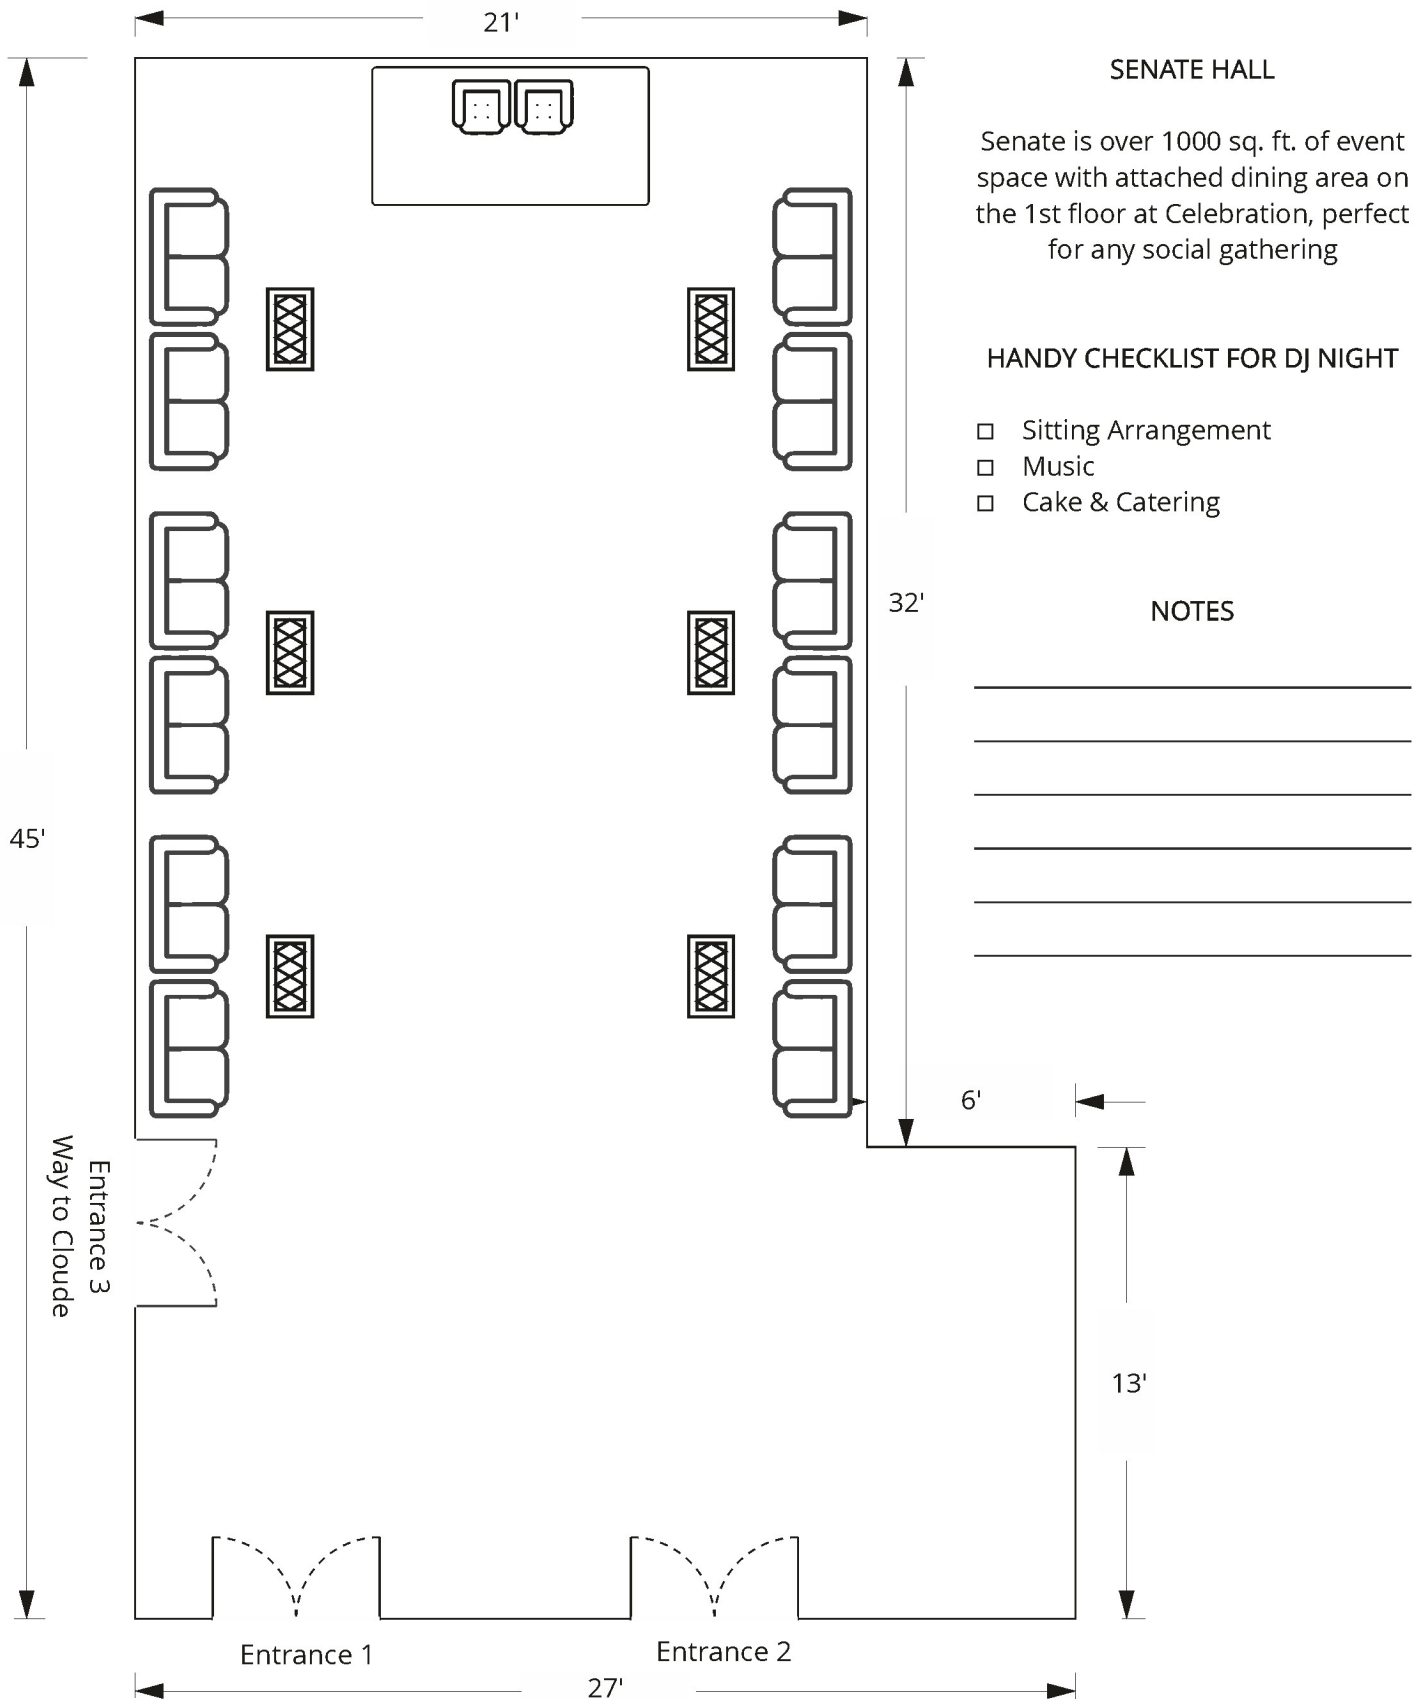

CELEBRATION

makes • moments • memorable

Luxury Banquet Hall

CONFERENCE FACILITY & PARTY HALL
(First Floor)

Layout 1 for Ring Ceremony, Sangeet, Mehendi, Birthday & More

SENATE HALL

Senate is over 1000 sq. ft. of event space with attached dining area on the 1st floor at Celebration, perfect for all conferences & meetings

Layout 2 for Ring Ceremony, Sangeet, Mehendi, Birthday & More

CELEBRATION

makes • moments • memorable

Luxury Banquet Hall

CONFERENCE FACILITY & PARTY HALL
(First Floor)

Disco Night - DJ Party Layout

SENATE HALL

Senate is over 1000 sq. ft. of event space with attached dining area on the 1st floor at Celebration, perfect for DJ Nights

HANDY CHECKLIST FOR DJ NIGHT

- Book a Disc Jockey
- Disco Lights
- Sofa Lounge Arrangement
- Catering
- Send Invitations

NOTES

CELEBRATION

makes • moments • memorable

Luxury Banquet Hall

CONFERENCE FACILITY & PARTY HALL
(First Floor)

Layout for Conferences & Meetings

SENATE HALL

Senate is over 1000 sq. ft. of event space with attached dining area on the 1st floor at Celebration, perfect for all conferences & meetings