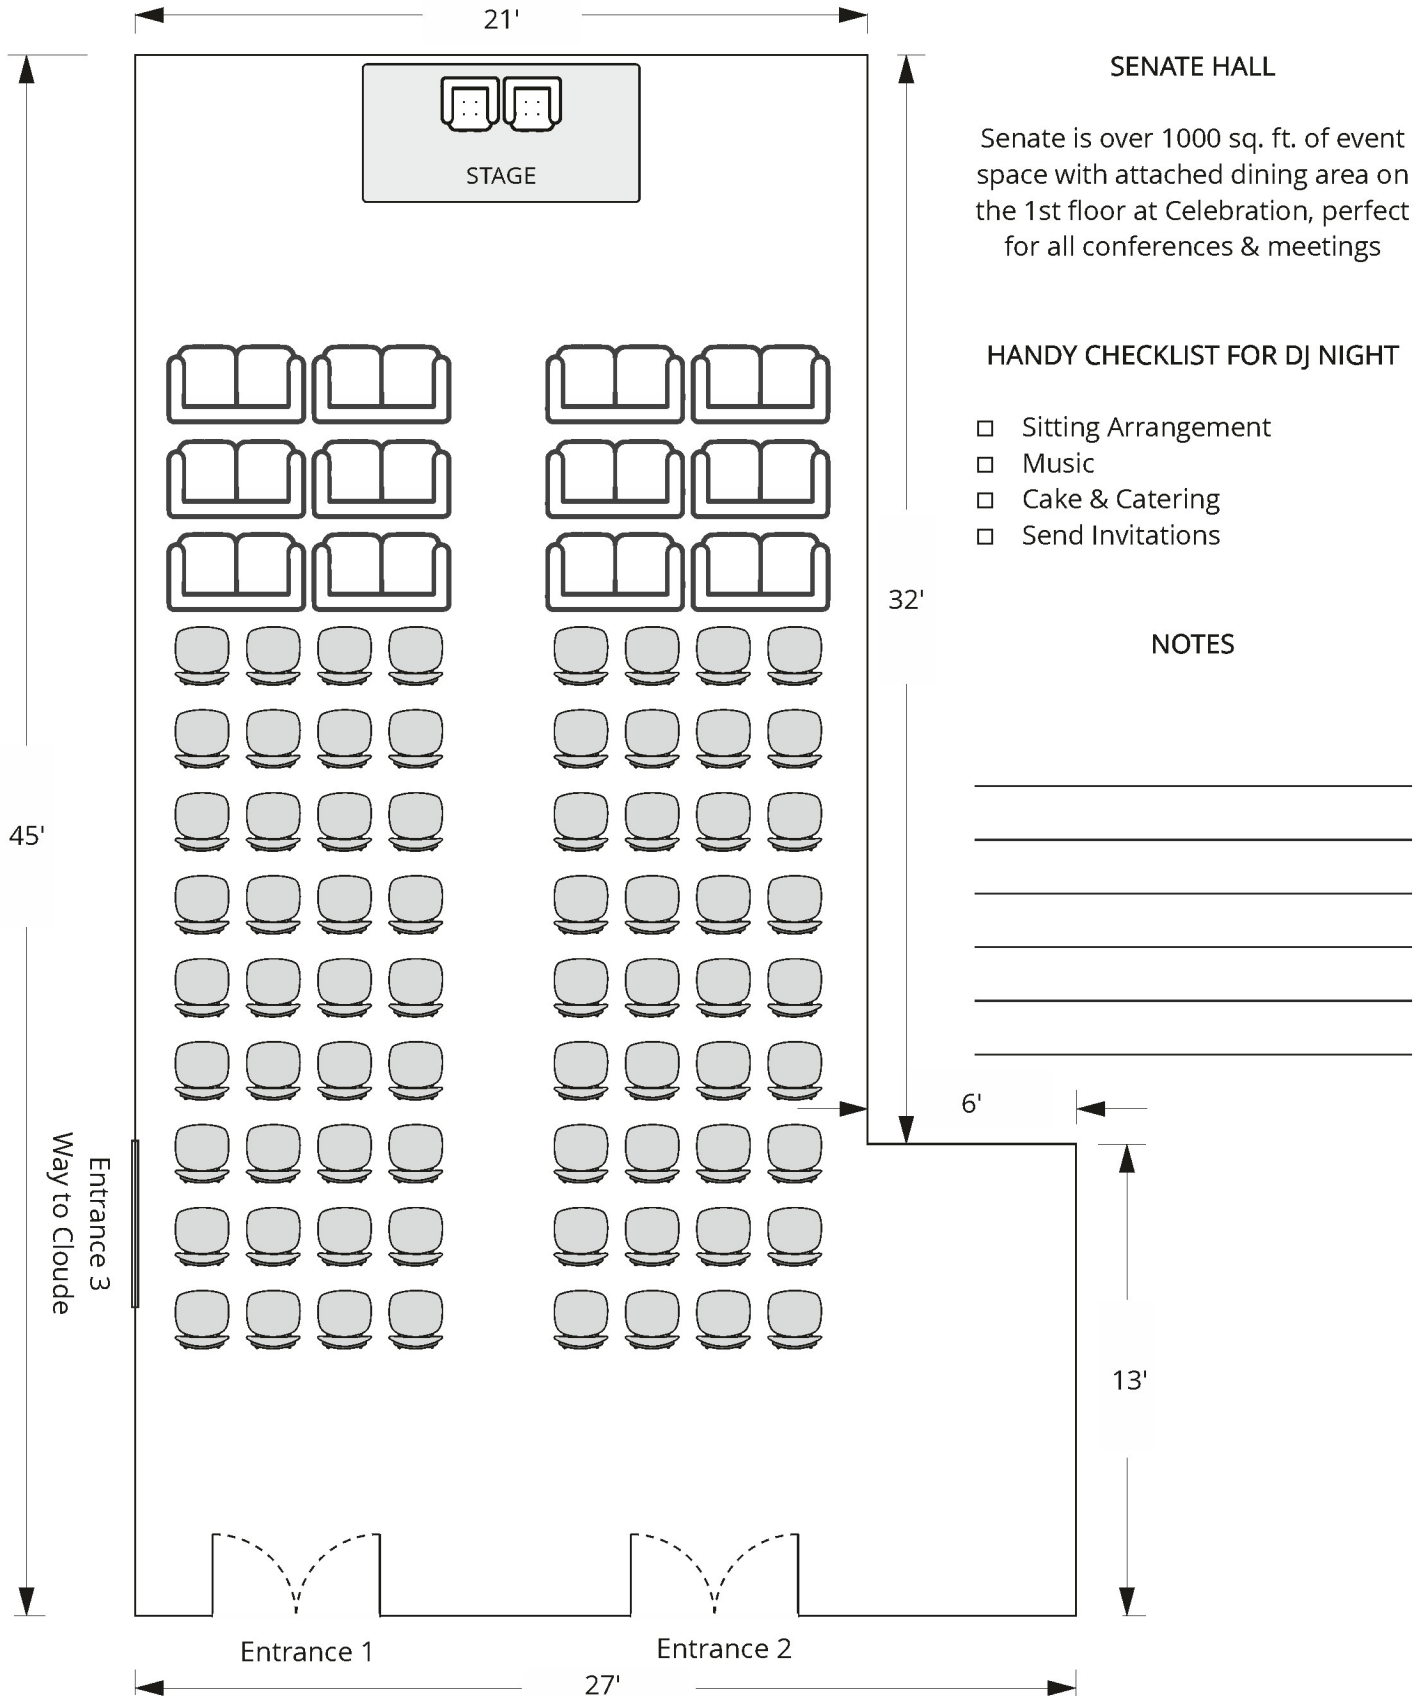

CELEBRATION

makes • moments • memorable

Luxury Banquet Hall

CONFERENCE FACILITY & PARTY HALL
(First Floor)

Layout 1 for Ring Ceremony, Sangeet, Mehendi, Birthday & More

SENATE HALL

Senate is over 1000 sq. ft. of event space with attached dining area on the 1st floor at Celebration, perfect for all conferences & meetings

Layout 2 for Ring Ceremony, Sangeet, Mehendi, Birthday & More

CELEBRATION

makes • moments • memorable

Luxury Banquet Hall

CONFERENCE FACILITY & PARTY HALL
(First Floor)

Disco Night - DJ Party Layout

SENATE HALL

Senate is over 1000 sq. ft. of event space with attached dining area on the 1st floor at Celebration, perfect for DJ Nights

HANDY CHECKLIST FOR DJ NIGHT

- Book a Disc Jockey
- Disco Lights
- Sofa Lounge Arrangement
- Catering
- Send Invitations

NOTES

CELEBRATION

makes • moments • memorable

Luxury Banquet Hall

CONFERENCE FACILITY & PARTY HALL
(First Floor)

Layout for Conferences & Meetings

SENATE HALL

Senate is over 1000 sq. ft. of event space with attached dining area on the 1st floor at Celebration, perfect for all conferences & meetings