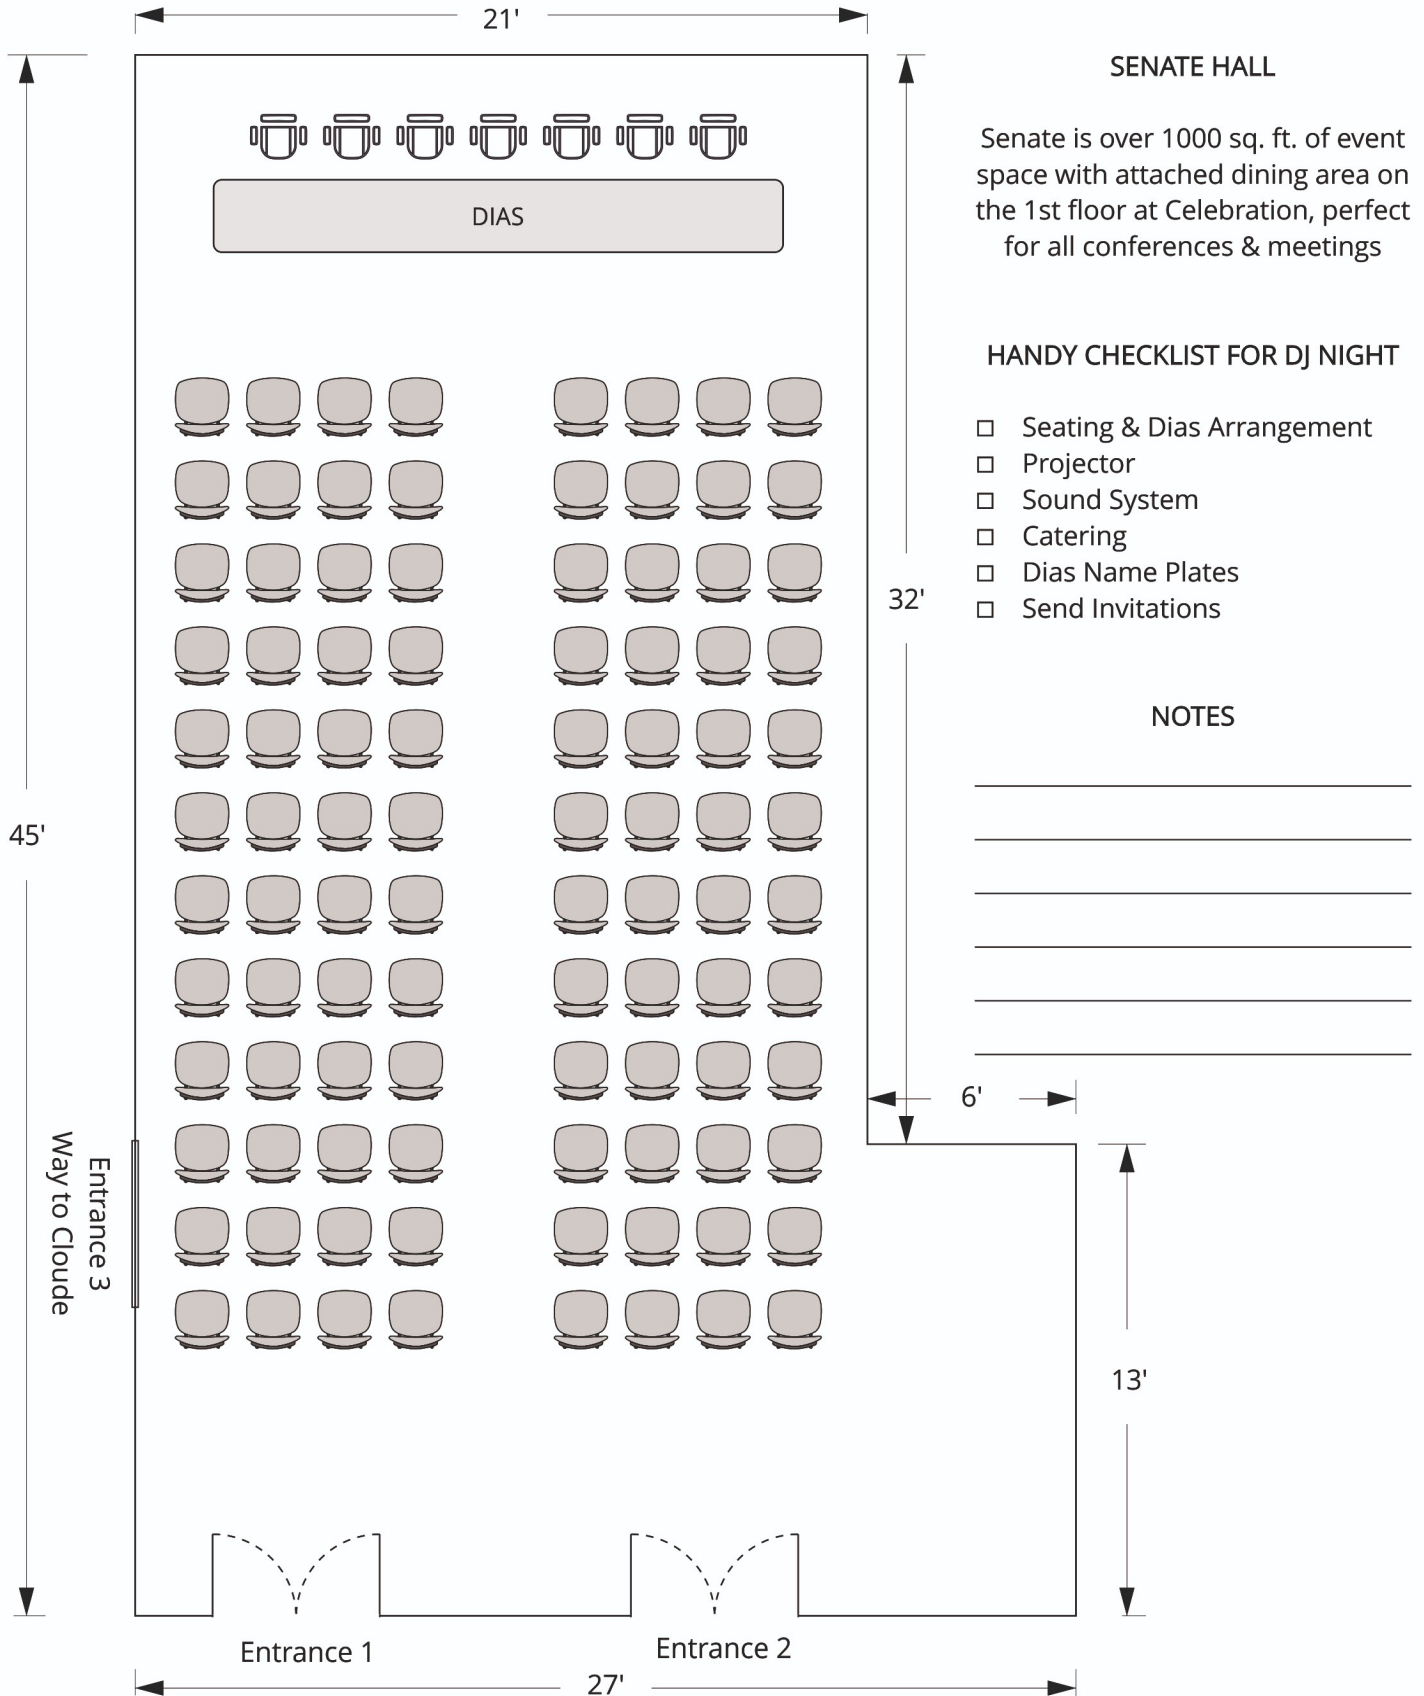

CELEBRATION

makes • moments • memorable

Luxury Banquet Hall

CONFERENCE FACILITY & PARTY HALL
(First Floor)

Layout 1 for Ring Ceremony, Sangeet, Mehendi, Birthday & More

SENATE HALL

Senate is over 1000 sq. ft. of event space with attached dining area on the 1st floor at Celebration, perfect for all conferences & meetings

Senate is over 1000 sq. ft. of event space with attached dining area on the 1st floor at Celebration, perfect for DJ Nights

HANDY CHECKLIST FOR DJ NIGHT

- Book a Disc Jockey
- Disco Lights
- Sofa Lounge Arrangement
- Catering
- Send Invitations

NOTES

CELEBRATION

makes • moments • memorable

Luxury Banquet Hall

CONFERENCE FACILITY & PARTY HALL
(First Floor)

Layout for Conferences & Meetings

SENATE HALL

Senate is over 1000 sq. ft. of event space with attached dining area on the 1st floor at Celebration, perfect for all conferences & meetings

HANDY CHECKLIST FOR DJ NIGHT

- Seating & Dias Arrangement
- Projector
- Sound System
- Catering
- Dias Name Plates
- Send Invitations

NOTES
