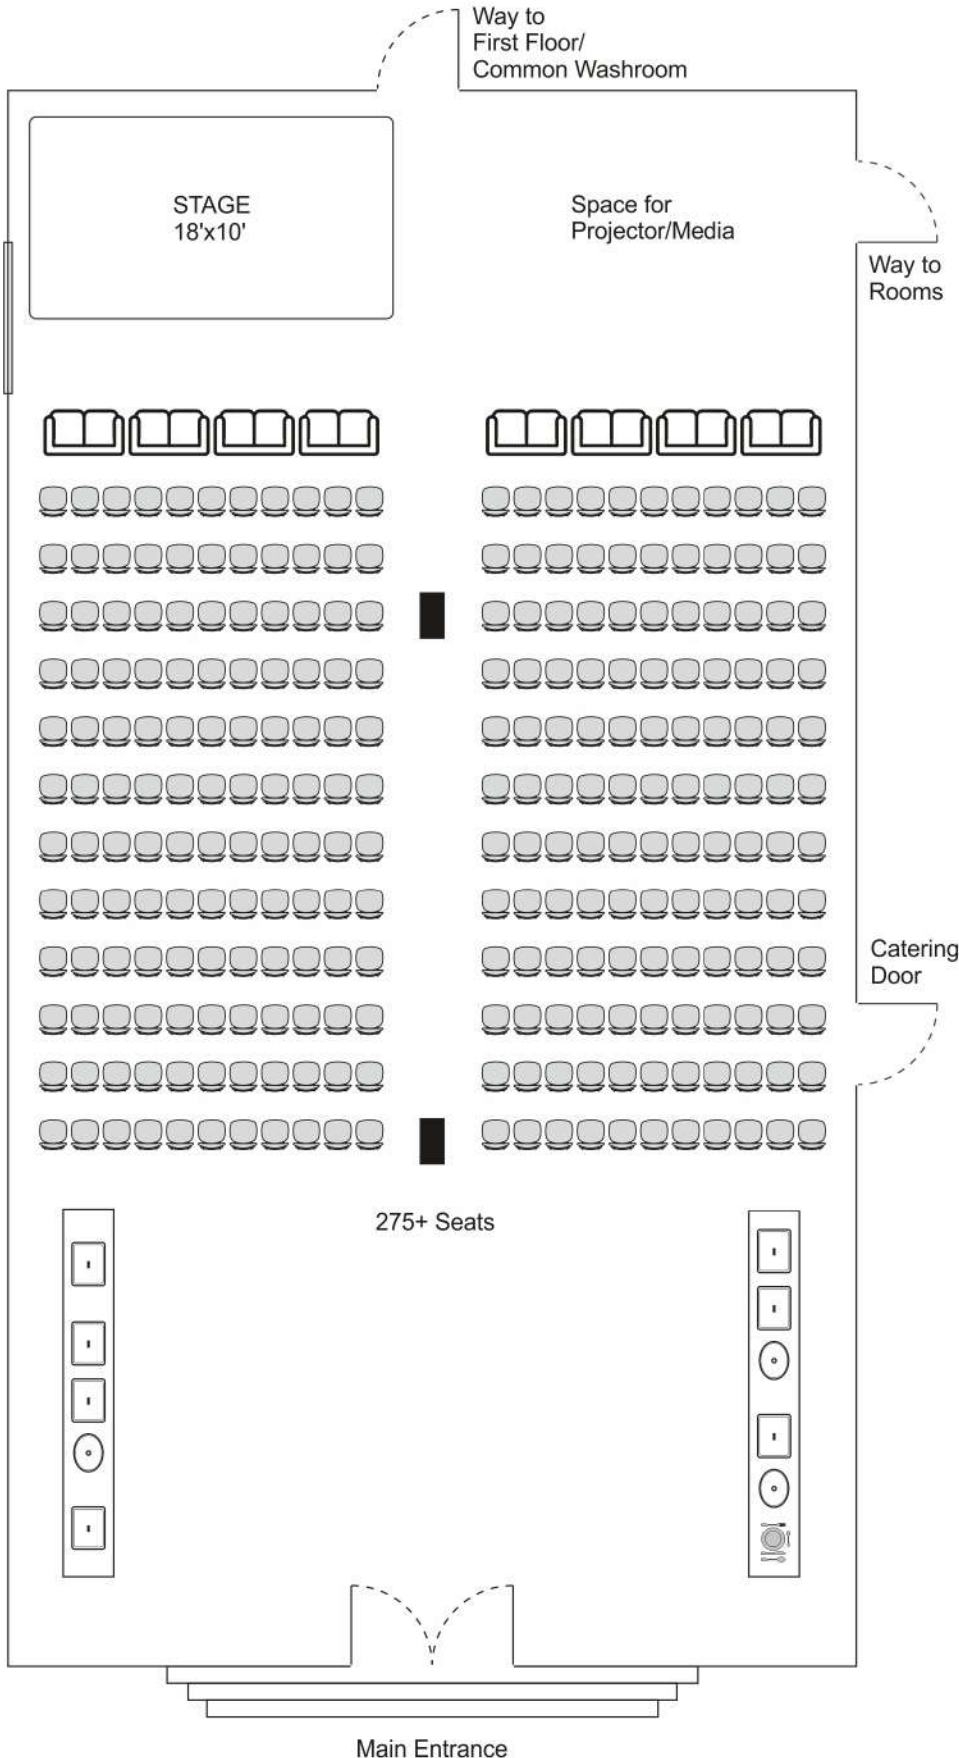

CELEBRATION

makes • moments • memorable

Luxury Banquet Hall

Celebration Banquet Hall - Ground Floor Ring Ceremony, Meeting, Conference Layout

CELEBRATION HALL

Celebration Banquet Hall is over 3500 sq. ft. of air-conditioned event space with attached lawn well suited for every kind of occasion.

HANDY CHECKLIST

- Seating Arrangement
- Catering
- Send Invitations

NOTES

CELEBRATION HALL

Celebration Banquet Hall is over 3500 sq. ft. of air-conditioned event space with attached lawn well suited for every kind of occasion.

HANDY CHECKLIST

- Seating Arrangement
- Catering
- Invite Deligates

NOTES

CELEBRATION

makes • moments • memorable

Luxury Banquet Hall

Celebration Banquet Hall - Ground Floor Ring Ceremony Layout

CELEBRATION HALL

Celebration Banquet Hall is over 3500 sq. ft. of air-conditioned event space with attached lawn well suited for every kind of occasion.

HANDY CHECKLIST

- Seating Arrangement
- Catering
- Send Invitations