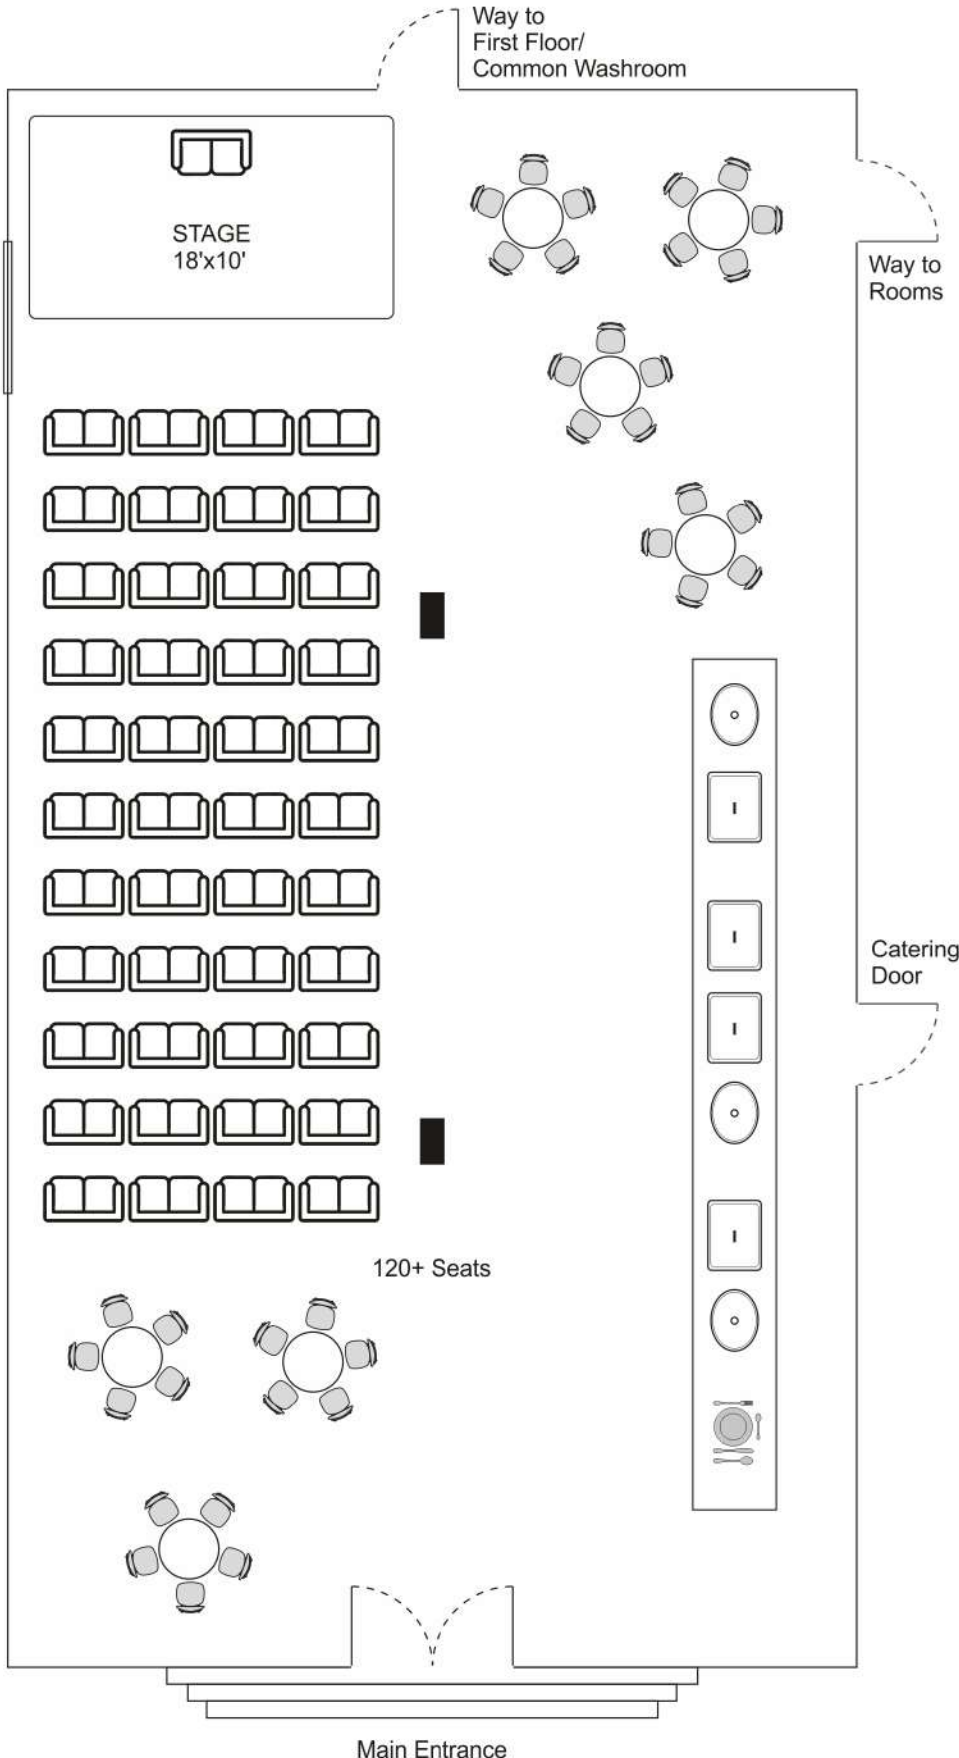

CELEBRATION

makes • moments • memorable

Luxury Banquet Hall

Celebration Banquet Hall - Ground Floor Ring Ceremony, Meeting, Conference Layout

CELEBRATION HALL

Celebration Banquet Hall is over 3500 sq. ft. of air-conditioned event space with attached lawn well suited for every kind of occasion.

HANDY CHECKLIST

- Seating Arrangement
- Catering
- Send Invitations

NOTES

CELEBRATION HALL

Celebration Banquet Hall is over 3500 sq. ft. of air-conditioned event space with attached lawn well suited for every kind of occasion.

HANDY CHECKLIST

- Seating Arrangement
- Catering
- Invite Deligates

NOTES

CELEBRATION

makes • moments • memorable

Luxury Banquet Hall

Celebration Banquet Hall - Ground Floor Ring Ceremony Layout

CELEBRATION HALL

Celebration Banquet Hall is over 3500 sq. ft. of air-conditioned event space with attached lawn well suited for every kind of occasion.

HANDY CHECKLIST

- Seating Arrangement
- Catering
- Send Invitations