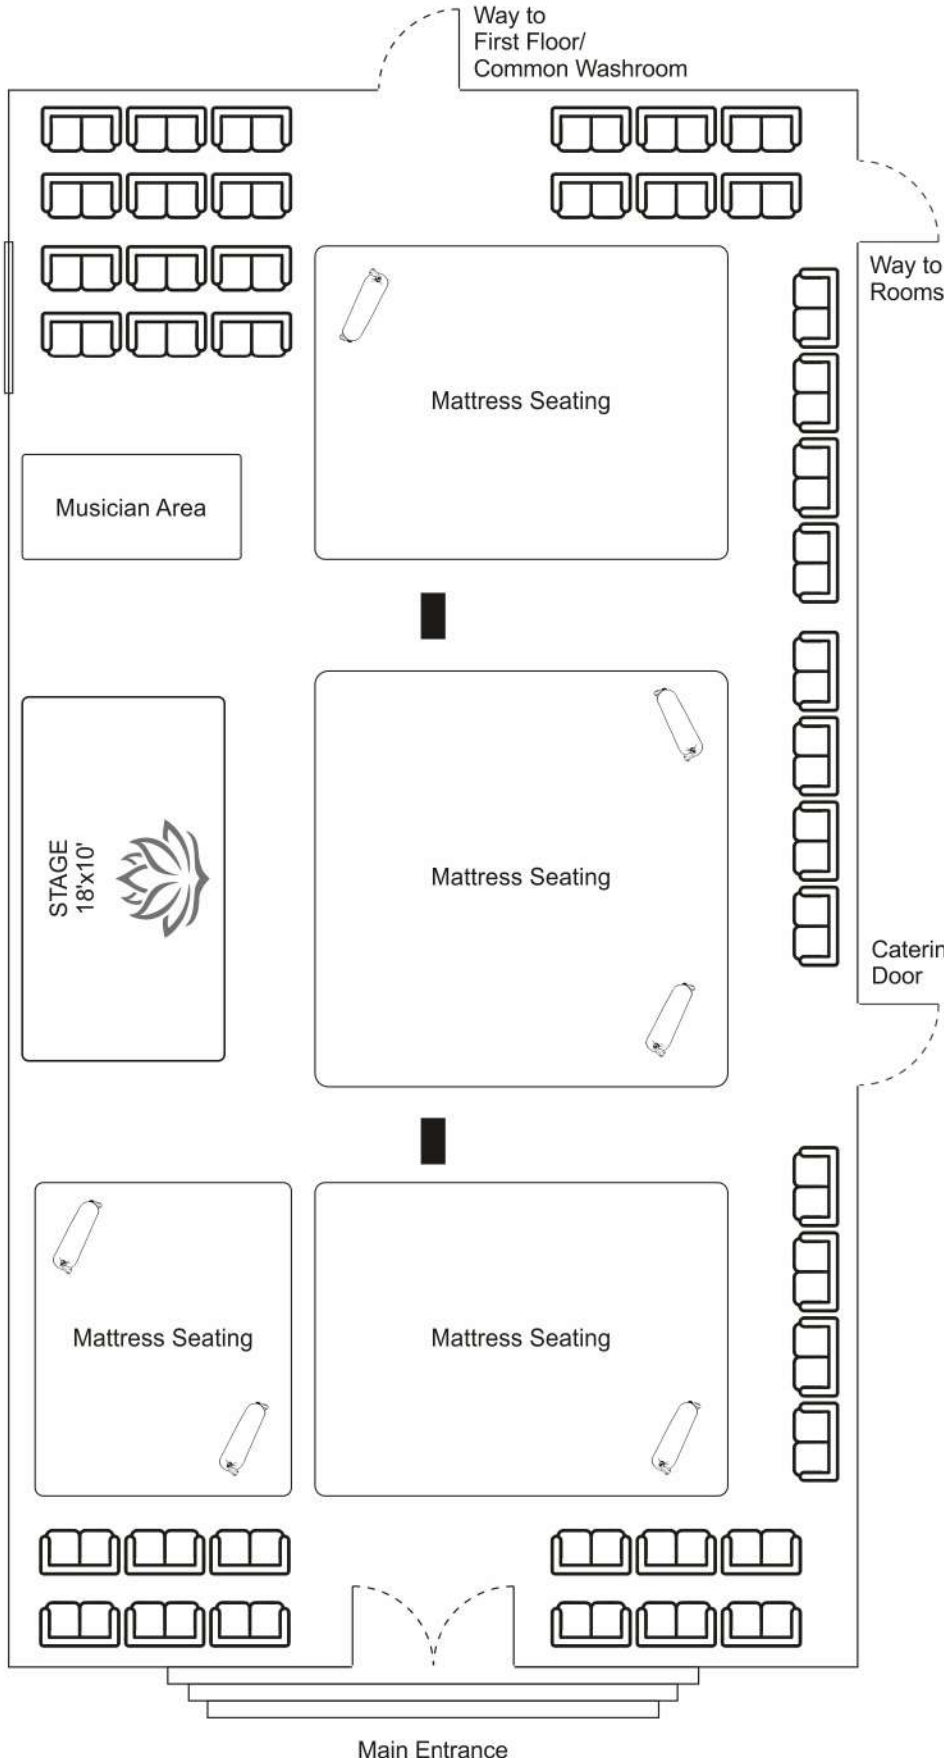

HANDY CHECKLIST

- Seating Arrangement
- Catering
- Send Invitations

NOTES

CELEBRATION HALL

Celebration Banquet Hall is over 3500 sq. ft. of air-conditioned event space with attached lawn well suited for every kind of occasion.

HANDY CHECKLIST

- Seating Arrangement
- Catering
- Invite Deligates

NOTES

CELEBRATION

makes • moments • memorable

Luxury Banquet Hall

Celebration Banquet Hall - Ground Floor Ring Ceremony Layout

CELEBRATION HALL

Celebration Banquet Hall is over 3500 sq. ft. of air-conditioned event space with attached lawn well suited for every kind of occasion.

HANDY CHECKLIST

- Seating Arrangement
- Catering
- Send Invitations

NOTES

CELEBRATION

makes • moments • memorable

Luxury Banquet Hall

Celebration Banquet Hall - Ground Floor Bhagwat, Ram Katha, Kirtan, Mangal Path Layout

CELEBRATION HALL

Celebration Banquet Hall is over 3500 sq. ft. of air-conditioned event space with attached lawn well suited for every kind of occasion.