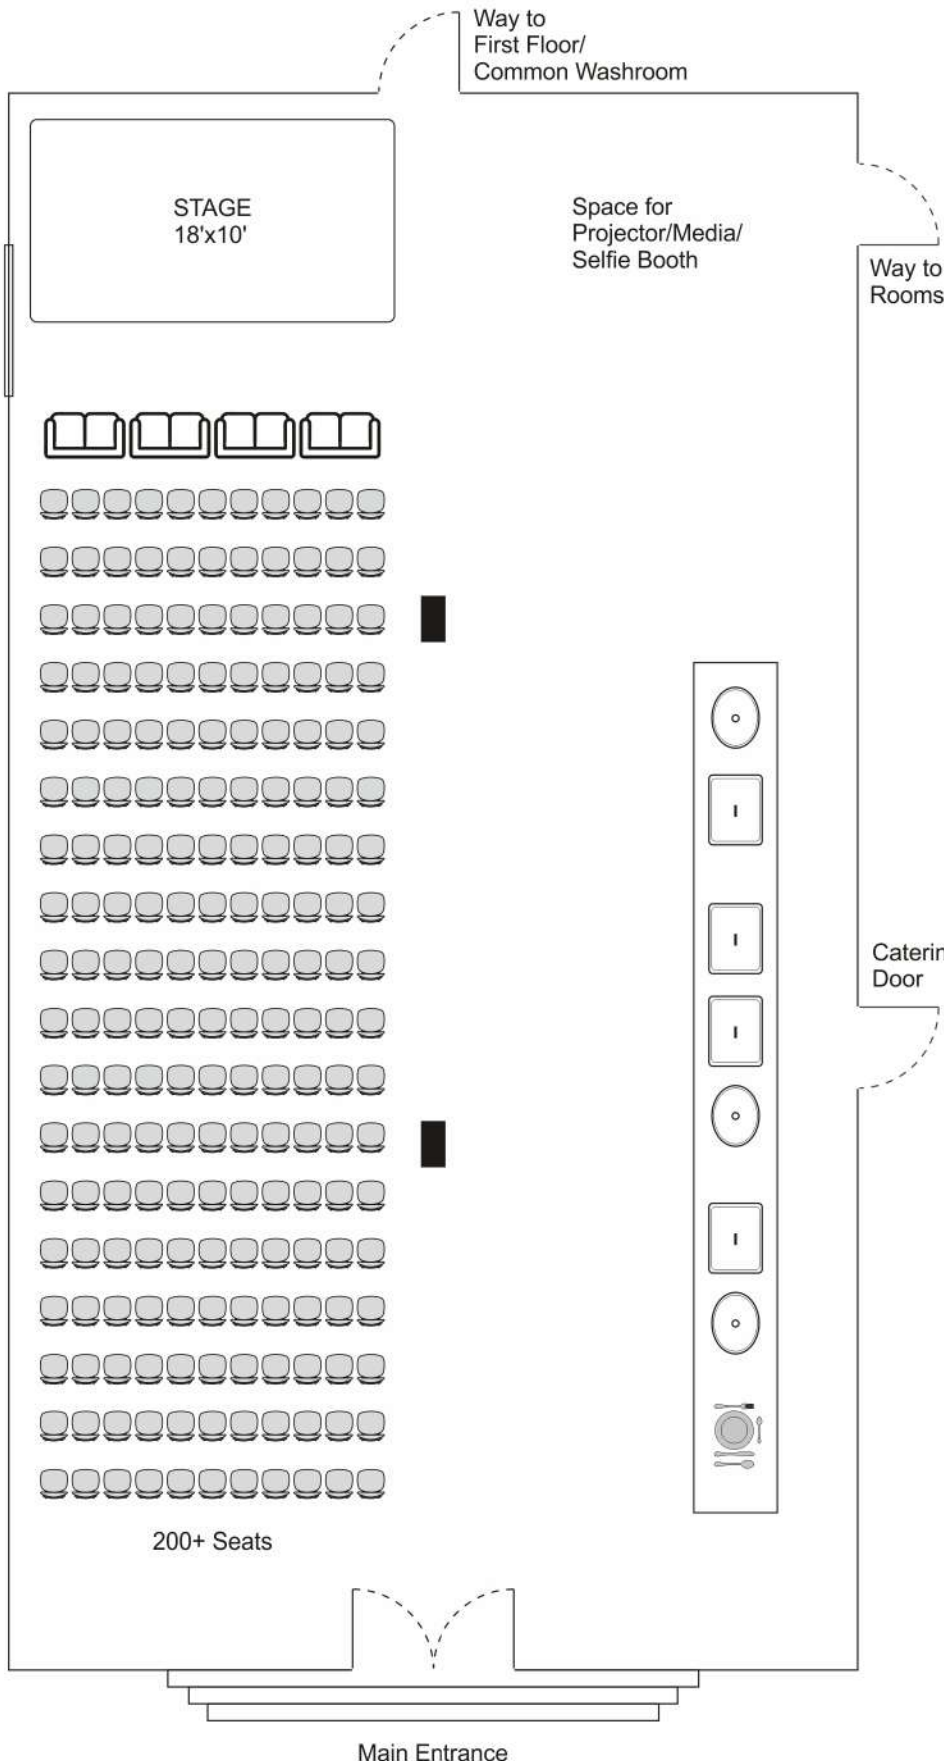

CELEBRATION

makes • moments • memorable

Luxury Banquet Hall

Celebration Banquet Hall - Ground Floor Ring Ceremony, Meeting, Conference Layout

CELEBRATION HALL

Celebration Banquet Hall is over 3500 sq. ft. of air-conditioned event space with attached lawn well suited for every kind of occasion.

HANDY CHECKLIST

- Seating Arrangement
- Catering
- Send Invitations

NOTES

CELEBRATION HALL

Celebration Banquet Hall is over 3500 sq. ft. of air-conditioned event space with attached lawn well suited for every kind of occasion.

HANDY CHECKLIST

- Seating Arrangement
- Catering
- Invite Deligates

NOTES

CELEBRATION

makes • moments • memorable

Luxury Banquet Hall

Celebration Banquet Hall - Ground Floor Ring Ceremony Layout

CELEBRATION HALL

Celebration Banquet Hall is over 3500 sq. ft. of air-conditioned event space with attached lawn well suited for every kind of occasion.

HANDY CHECKLIST

- Seating Arrangement
- Catering
- Send Invitations